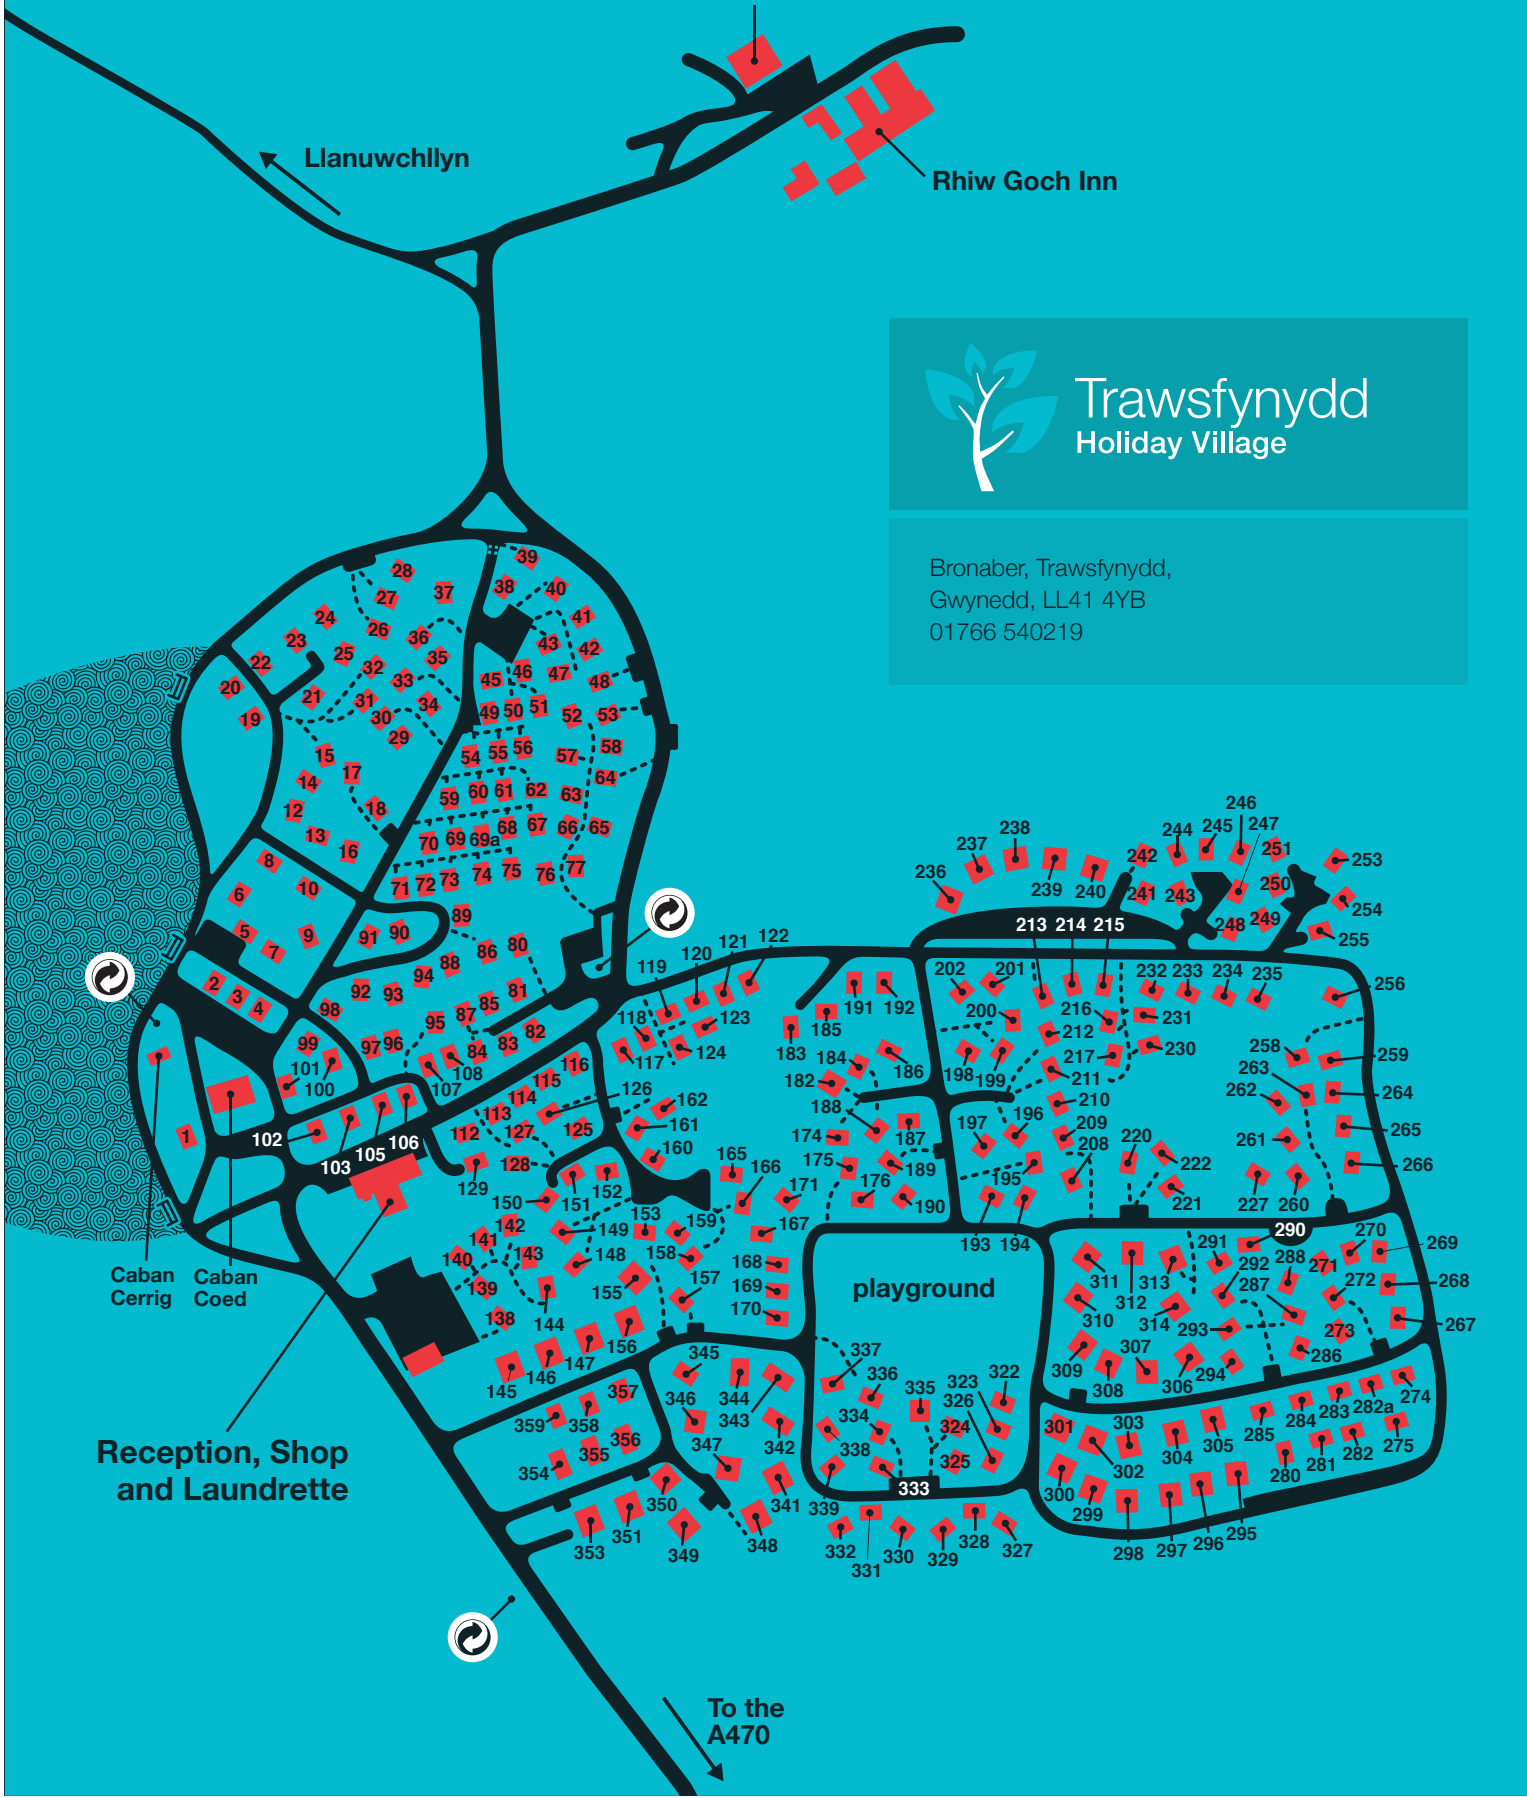

Rhiw Goch Bunkhouse

Llanuwchllyn

Rhiw Goch Inn

Trawsfynydd  
Holiday Village

Bronaber, Trawsfynydd,  
Gwynedd, LL41 4YB  
01766 540219

Reception, Shop  
and Laundrette

Caban Cerrig  
Caban Coed

playground

To the  
A470

KEY

-  Recycling and Refuse Centre
-  Dog Walking Area
-  Footpath
-  Gate/Entrance