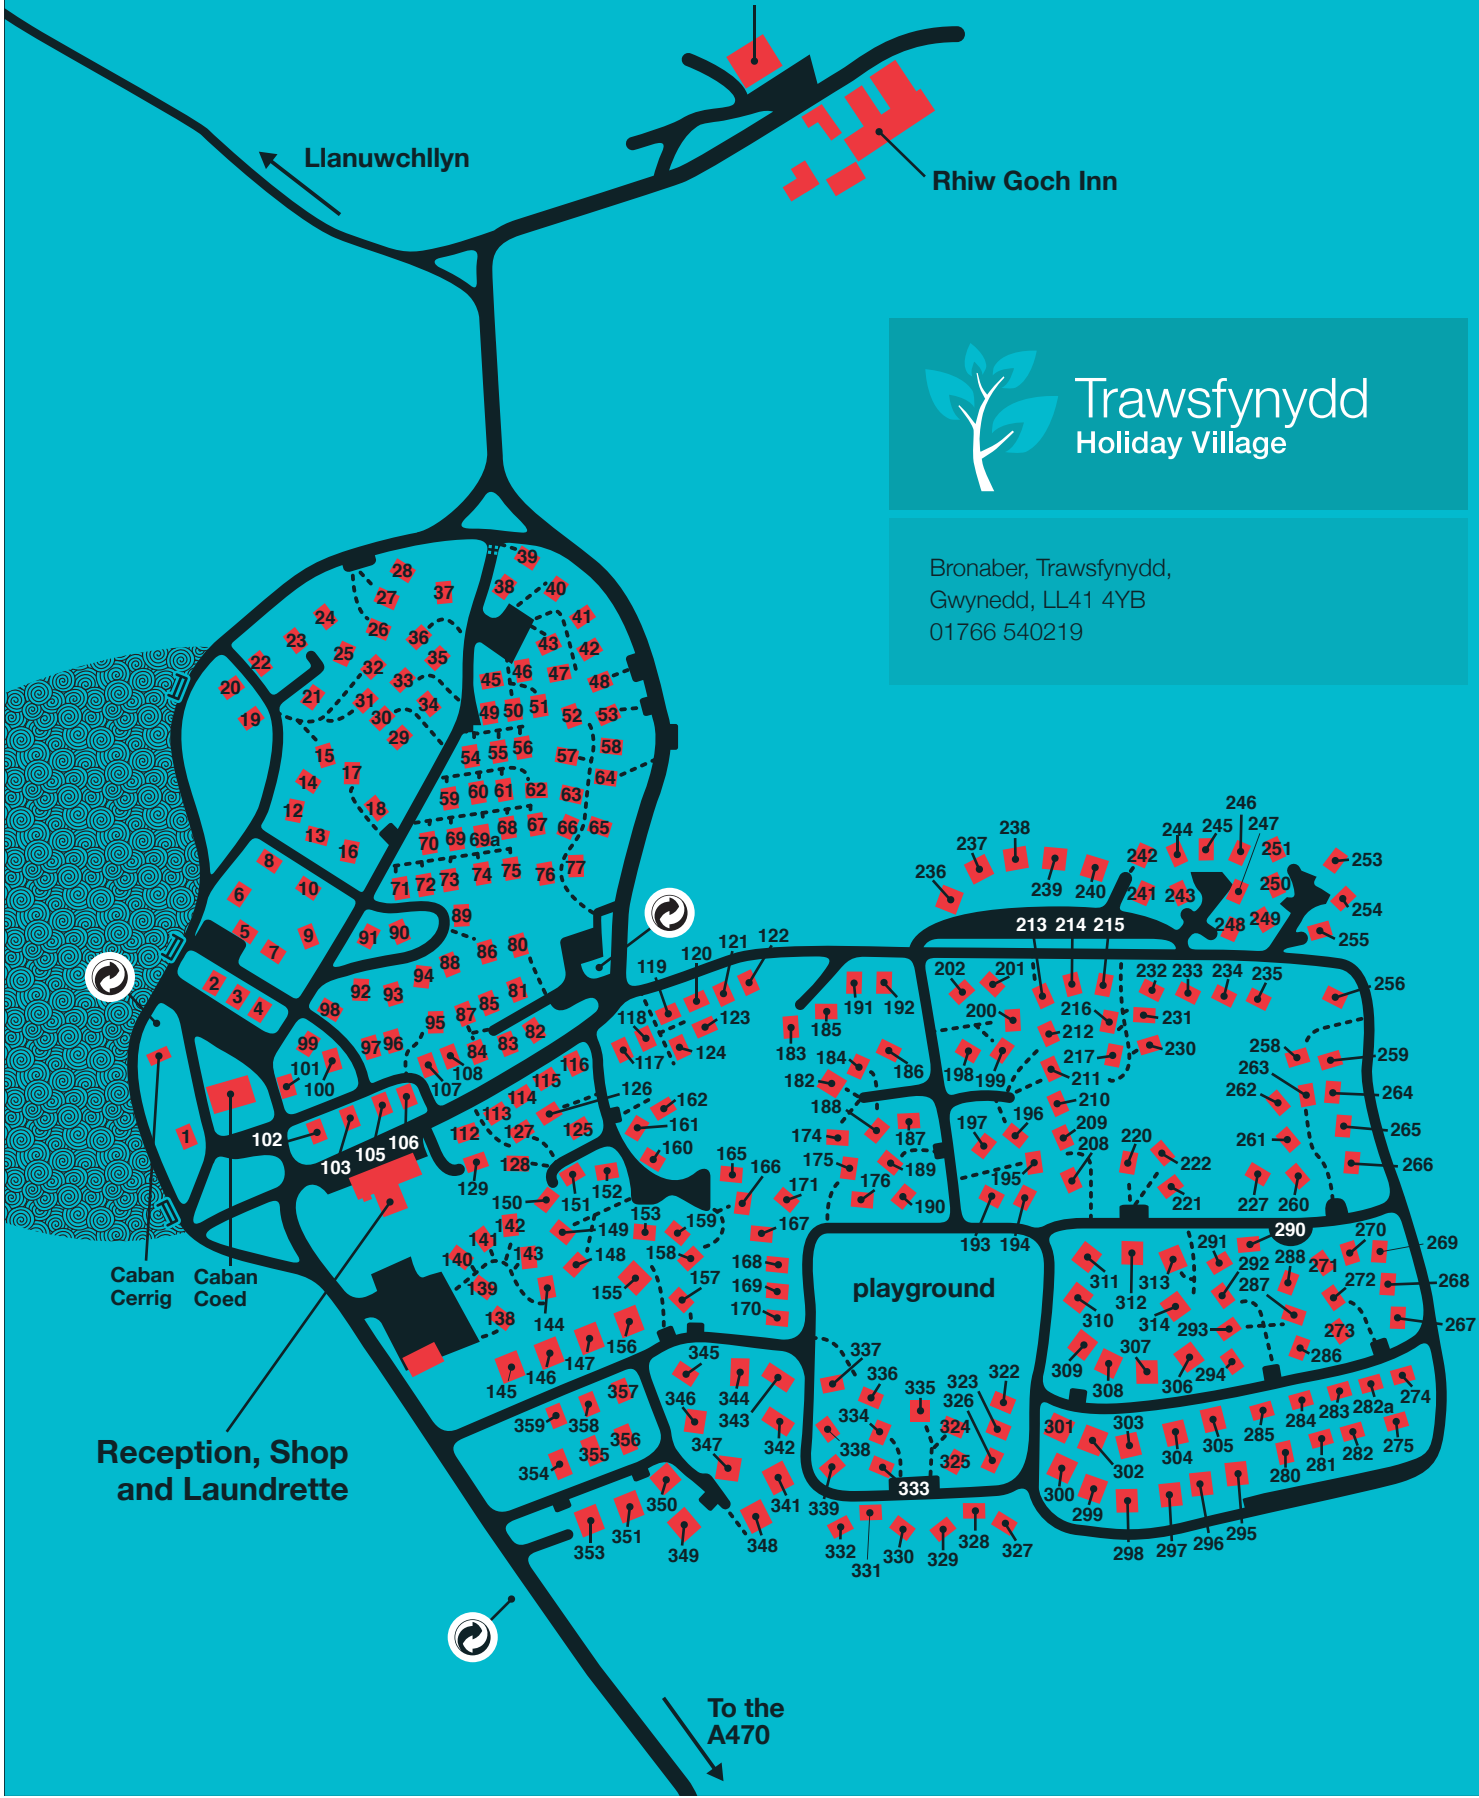

Rhiw Goch Bunkhouse

Llanuwchllyn

Rhiw Goch Inn

Trawsfynydd  
Holiday Village

Bronaber, Trawsfynydd,  
Gwynedd, LL41 4YB  
01766 540219

Reception, Shop  
and Laundrette

Caban Cerrig  
Caban Coed

playground

To the  
A470

KEY

-  Recycling and Refuse Centre
-  Dog Walking Area
-  Footpath
-  Gate/Entrance